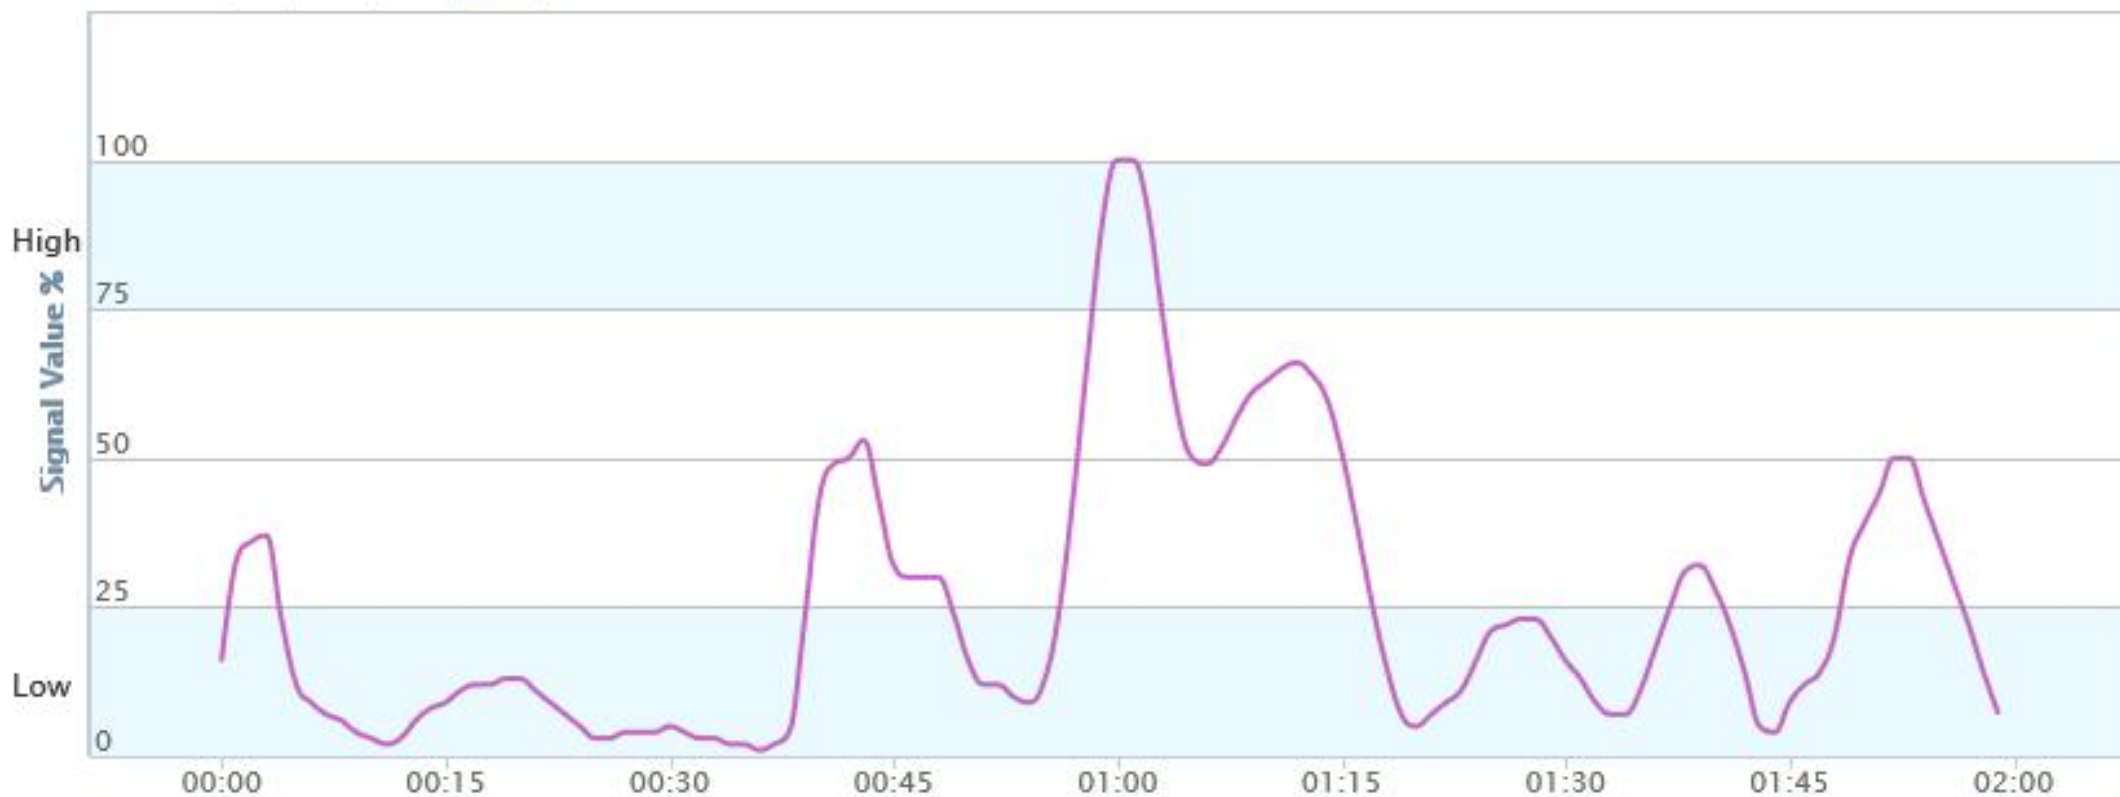

Zoom **30s** 1min 3min All

(06/05/2019)

Click on the Brainwave Name below to make it visible/invisible

- Delta
- Theta
- Alpha
- Beta
- Gamma**
- Joy
- Attention
- Inner Calm
- Flags
- Study Focus
- Stress & Anxiety Reduction
- Schumann Resonance
- Creative Relaxation
- Deep Meditation
- Inner Peace
- Empathy

Zoom **30s** 1min 3min All

(06/05/2019)

Click on the Brainwave Name below to make it visible/invisible

- Delta
- Theta
- Alpha
- Beta
- Gamma
- Joy
- Attention
- Inner Calm
- Flags
- Study Focus
- Stress & Anxiety Reduction
- Schumann Resonance
- Creative Relaxation
- Deep Meditation
- Inner Peace
- Empathy