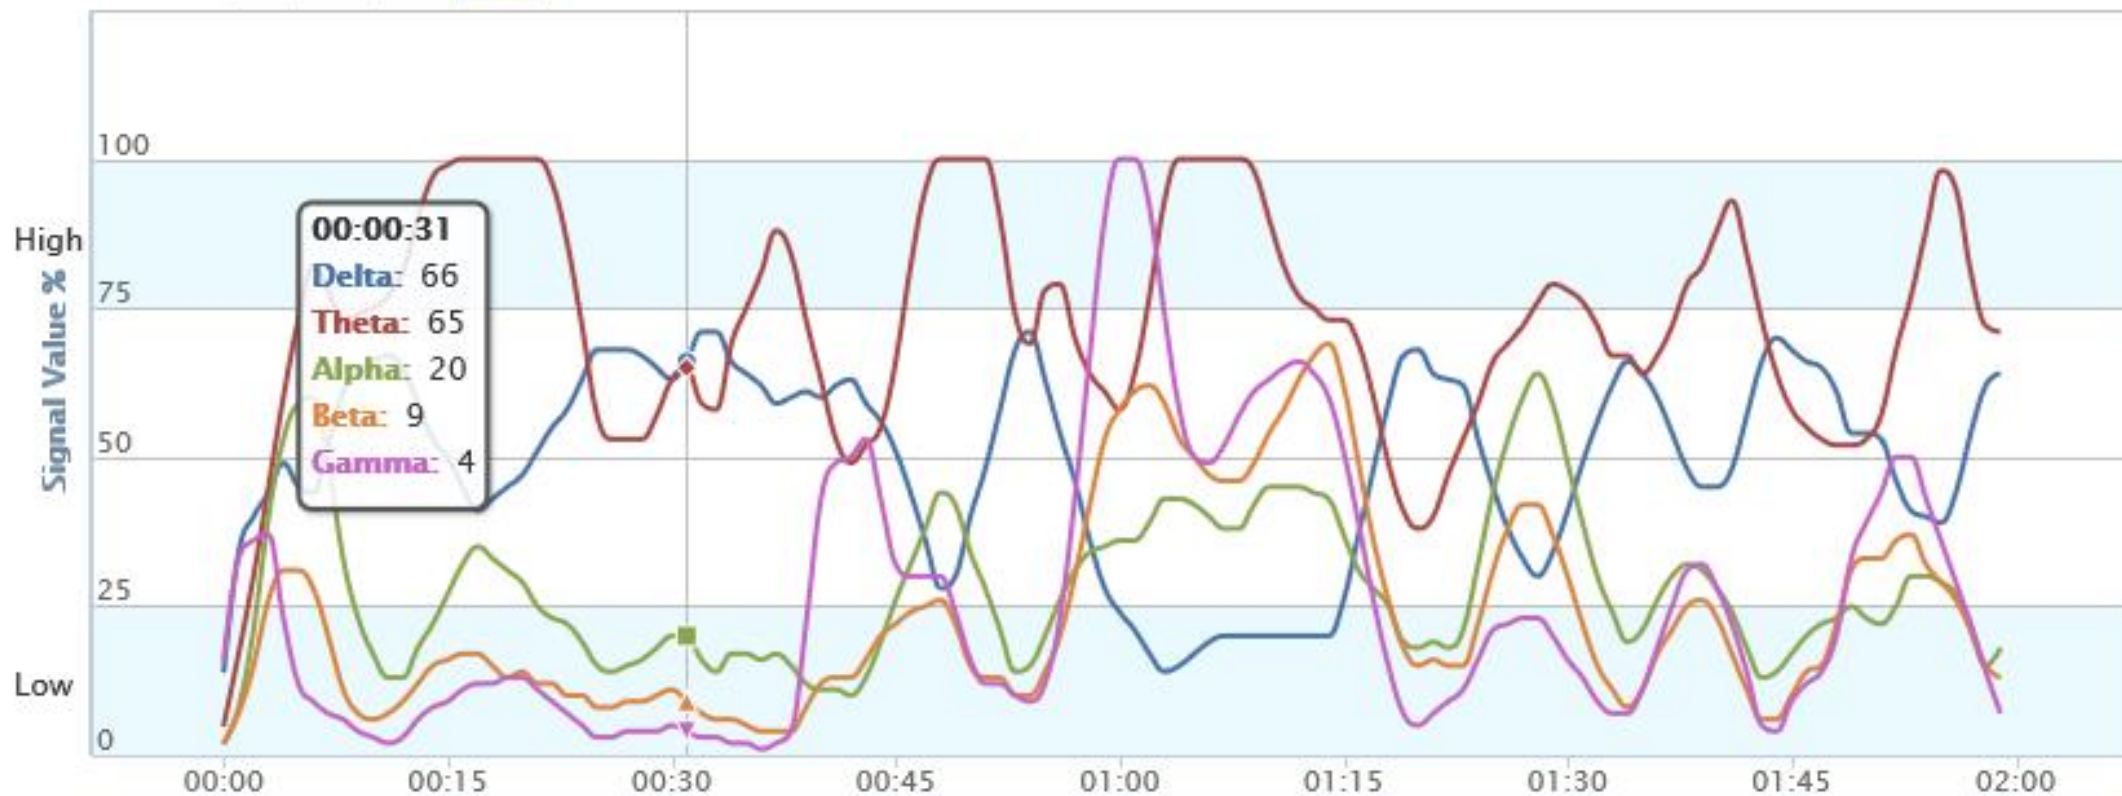

Zoom 30s 1min 3min All

(06/05/2019)

Click on the Brainwave Name below to make it visible/invisible

- Delta
- Theta
- Alpha
- Beta
- Gamma
- Joy
- Attention
- Inner Calm
- Flags
- Study Focus
- Stress & Anxiety Reduction
- Schumann Resonance
- Creative Relaxation
- Deep Meditation
- Inner Peace
- Empathy