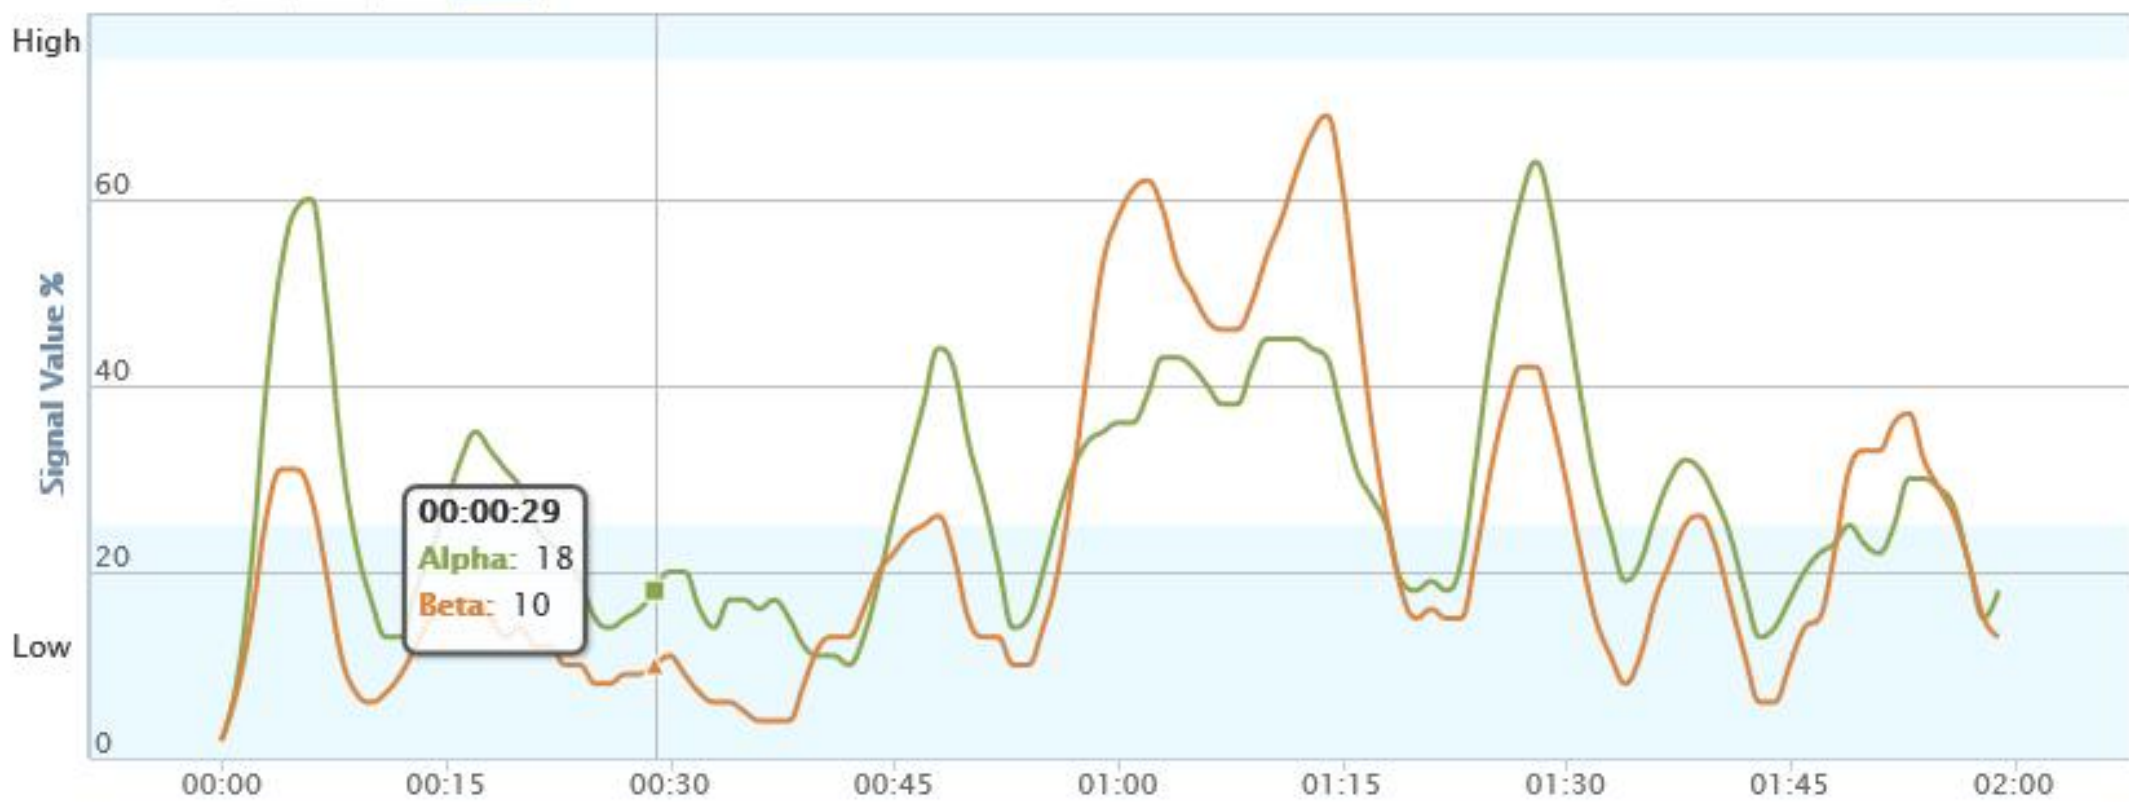

Zoom

(06/05/2019)

Click on the Brainwave Name below to make it visible/invisible

- Delta
- Theta
- **Alpha**
- **Beta**
- Gamma
- Joy
- Attention
- Inner Calm
- **Flags**
- Study Focus
- Stress & Anxiety Reduction
- Schumann Resonance
- Creative Relaxation
- Deep Meditation
- Inner Peace
- Empathy

Zoom **30s** 1min 3min All

(06/05/2019)

Click on the Brainwave Name below to make it visible/invisible

- Delta
- Theta
- Alpha
- Beta
- Gamma
- Joy
- Attention
- Inner Calm
- Flags
- Study Focus
- Stress & Anxiety Reduction
- Schumann Resonance
- Creative Relaxation
- Deep Meditation
- Inner Peace
- Empathy