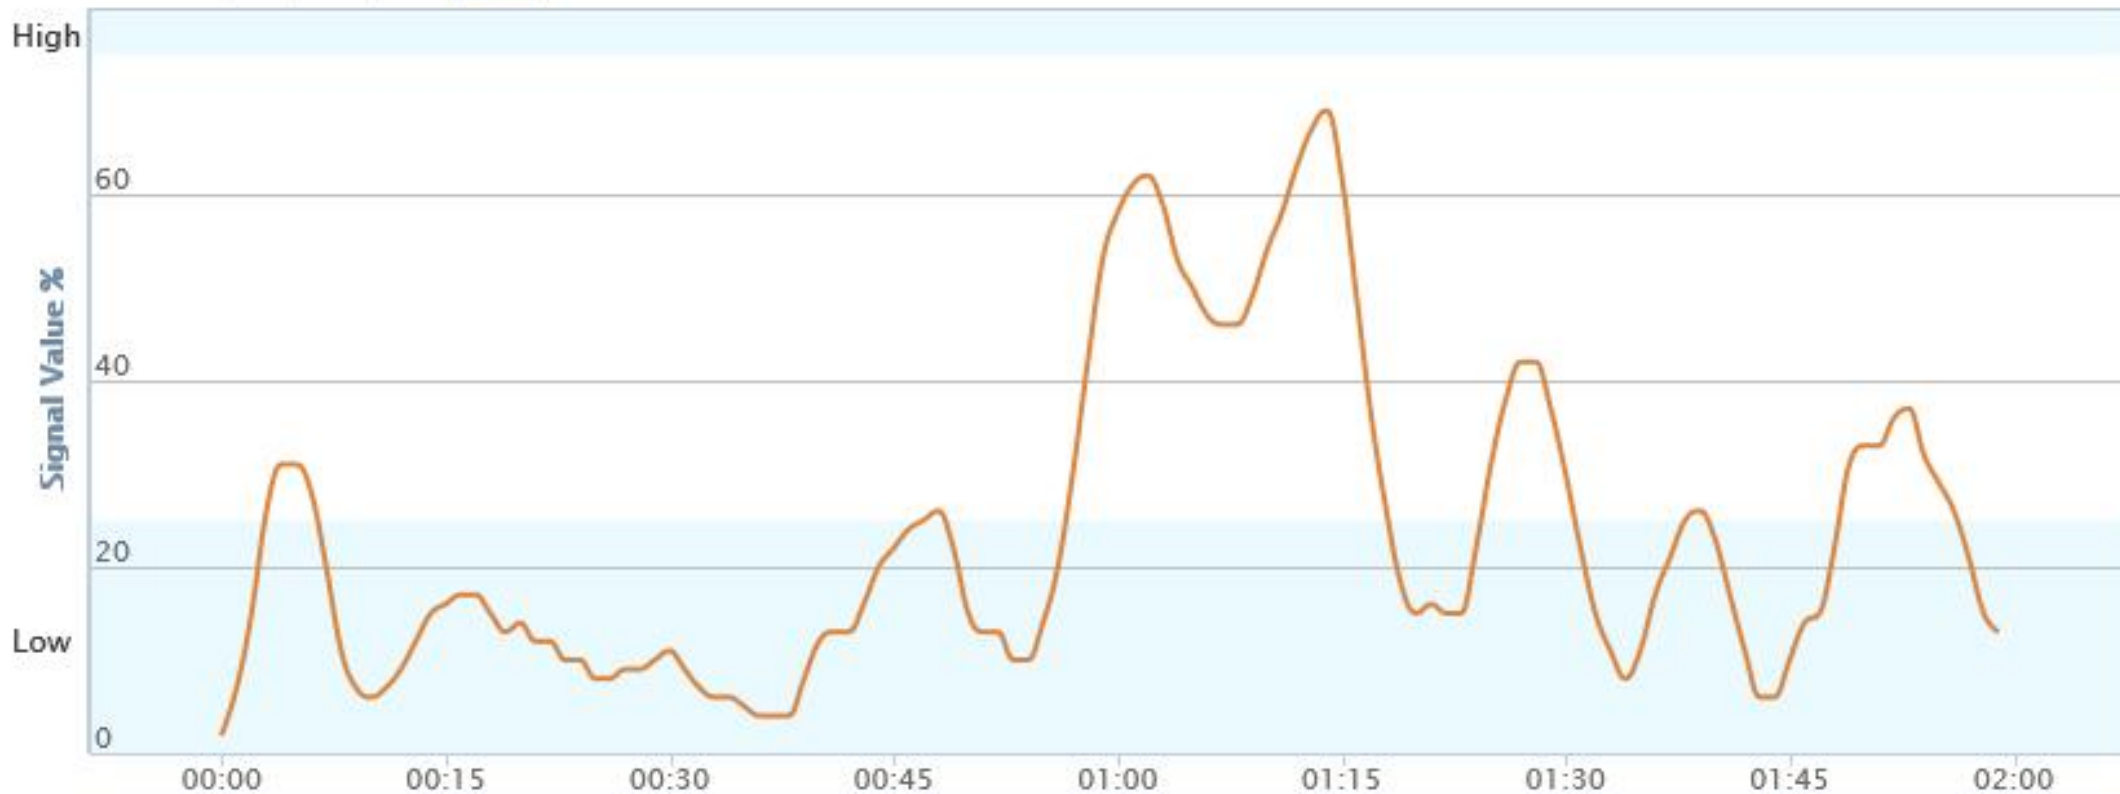

Zoom 30s 1min 3min All

(06/05/2019)

Click on the Brainwave Name below to make it visible/invisible

- Delta
- Theta
- Alpha
- Beta**
- Gamma
- Joy
- Attention
- Inner Calm
- Flags
- Study Focus
- Stress & Anxiety Reduction
- Schumann Resonance
- Creative Relaxation
- Deep Meditation
- Inner Peace
- Empathy

Zoom **30s** 1min 3min All

(06/05/2019)

Click on the Brainwave Name below to make it visible/invisible

- Delta
- Theta
- Alpha
- Beta
- Gamma**
- Joy
- Attention
- Inner Calm
- Flags
- Study Focus
- Stress & Anxiety Reduction
- Schumann Resonance
- Creative Relaxation
- Deep Meditation
- Inner Peace
- Empathy