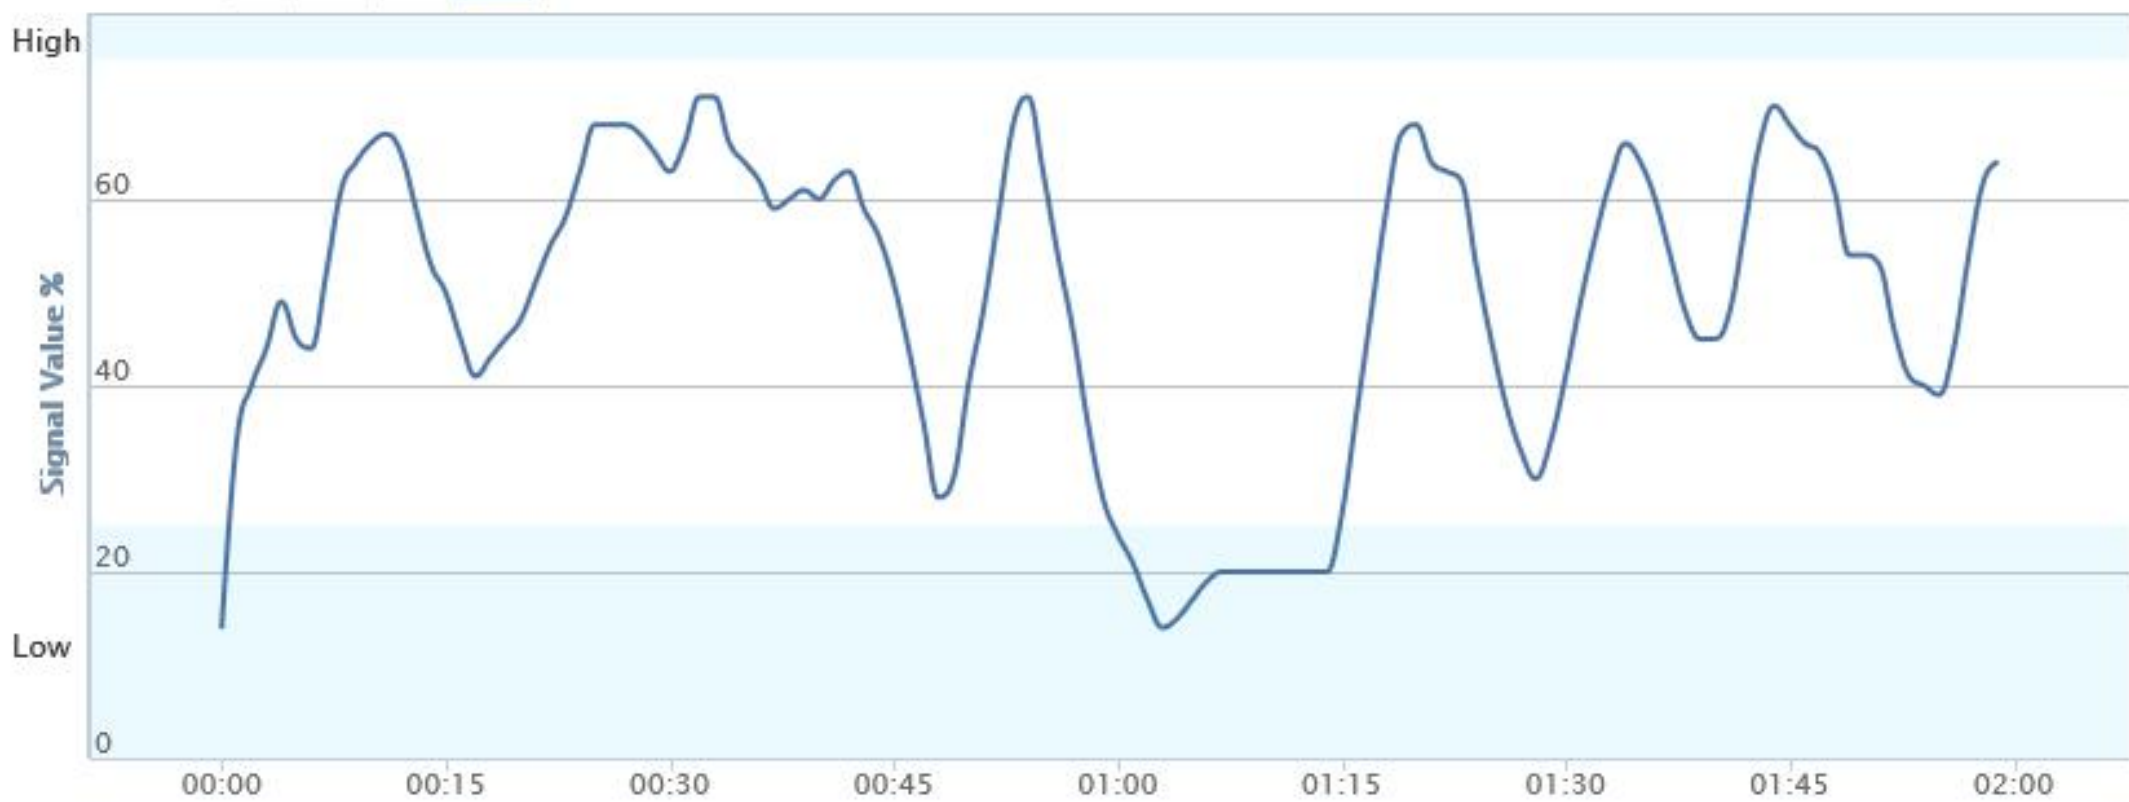

Zoom **30s** 1min 3min All

(06/05/2019)

Click on the Brainwave Name below to make it visible/invisible

- Delta
- Theta
- Alpha
- Beta
- Gamma
- Joy
- Attention
- Inner Calm
- Flags
- Study Focus
- Stress & Anxiety Reduction
- Schumann Resonance
- Creative Relaxation
- Deep Meditation
- Inner Peace
- Empathy

Zoom 30s 1min 3min All

(06/05/2019)

Click on the Brainwave Name below to make it visible/invisible

- Delta
- Theta**
- Alpha
- Beta
- Gamma
- Joy
- Attention
- Inner Calm
- Flags
- Study Focus
- Stress & Anxiety Reduction
- Schumann Resonance
- Creative Relaxation
- Deep Meditation
- Inner Peace
- Empathy