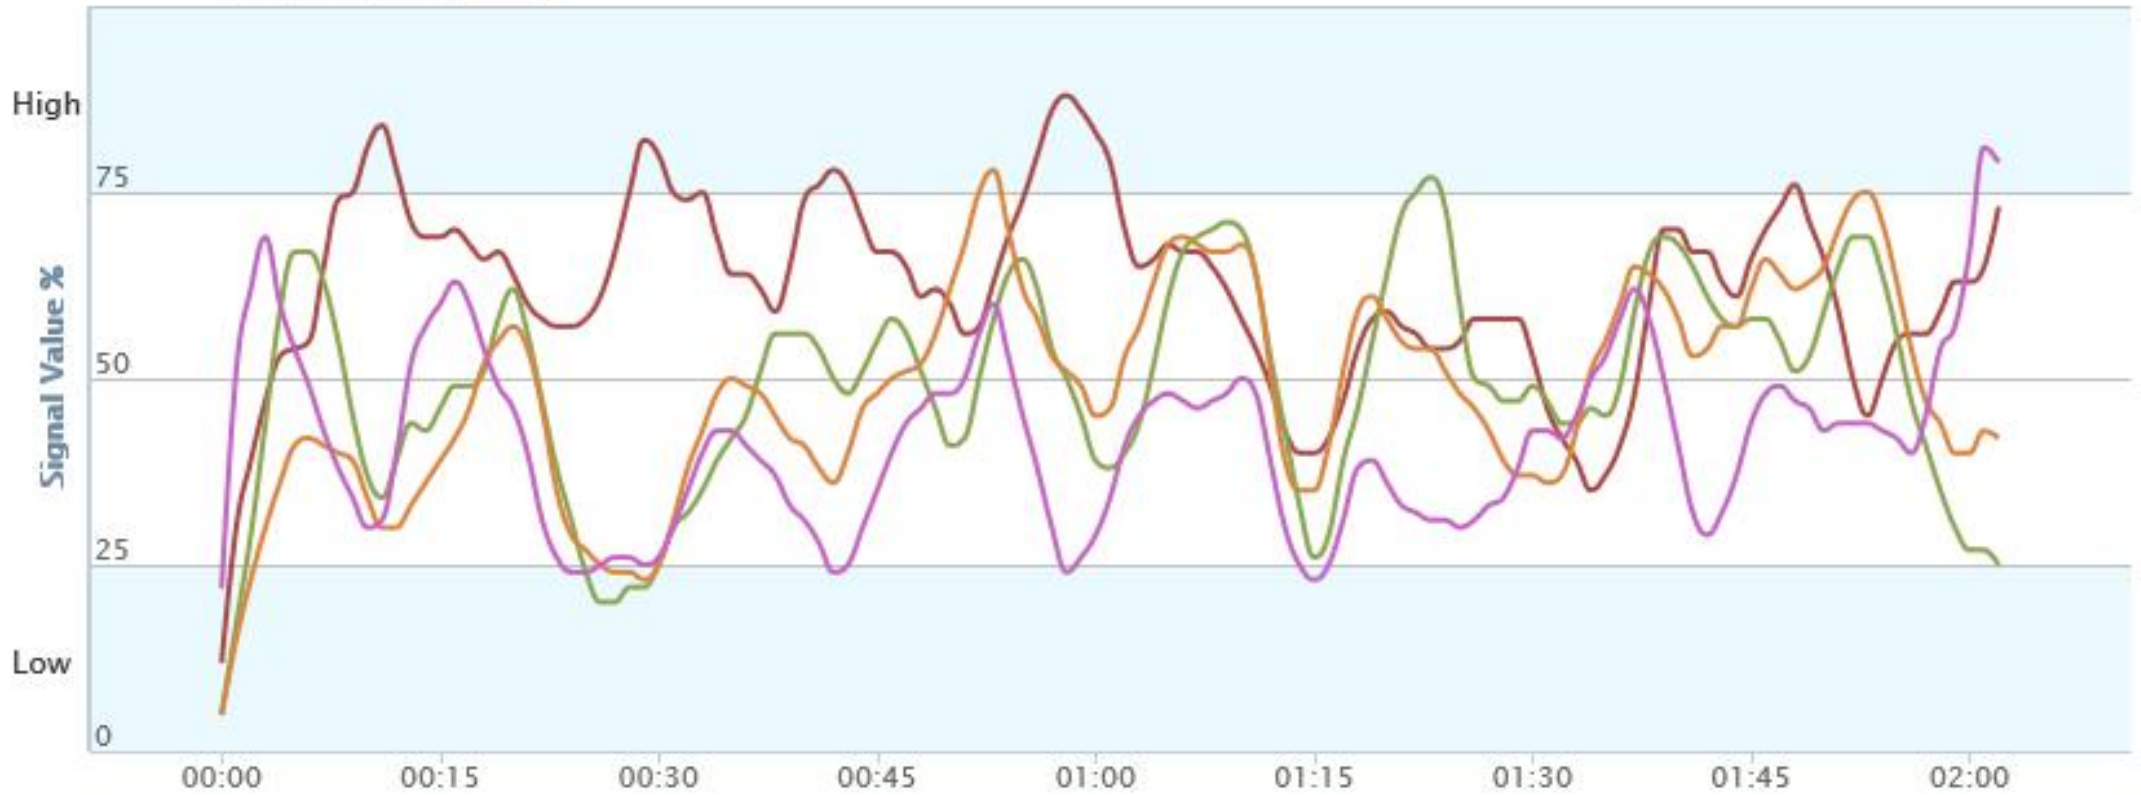

Zoom 30s 1min 3min All

(06/07/2019)

Click on the Brainwave Name below to make it visible/invisible

- Delta
- Theta
- Alpha
- Beta
- Gamma
- Joy
- Attention
- Inner Calm
- Flags
- Study Focus
- Stress & Anxiety Reduction
- Schumann Resonance
- Creative Relaxation
- Deep Meditation
- Inner Peace
- Empathy

Zoom 30s 1min 3min All

(06/07/2019)

Click on the Brainwave Name below to make it visible/invisible

- Delta
- Theta
- Alpha
- Beta**
- Gamma
- Joy
- Attention
- Inner Calm
- Flags
- Study Focus
- Stress & Anxiety Reduction
- Schumann Resonance
- Creative Relaxation
- Deep Meditation
- Inner Peace
- Empathy