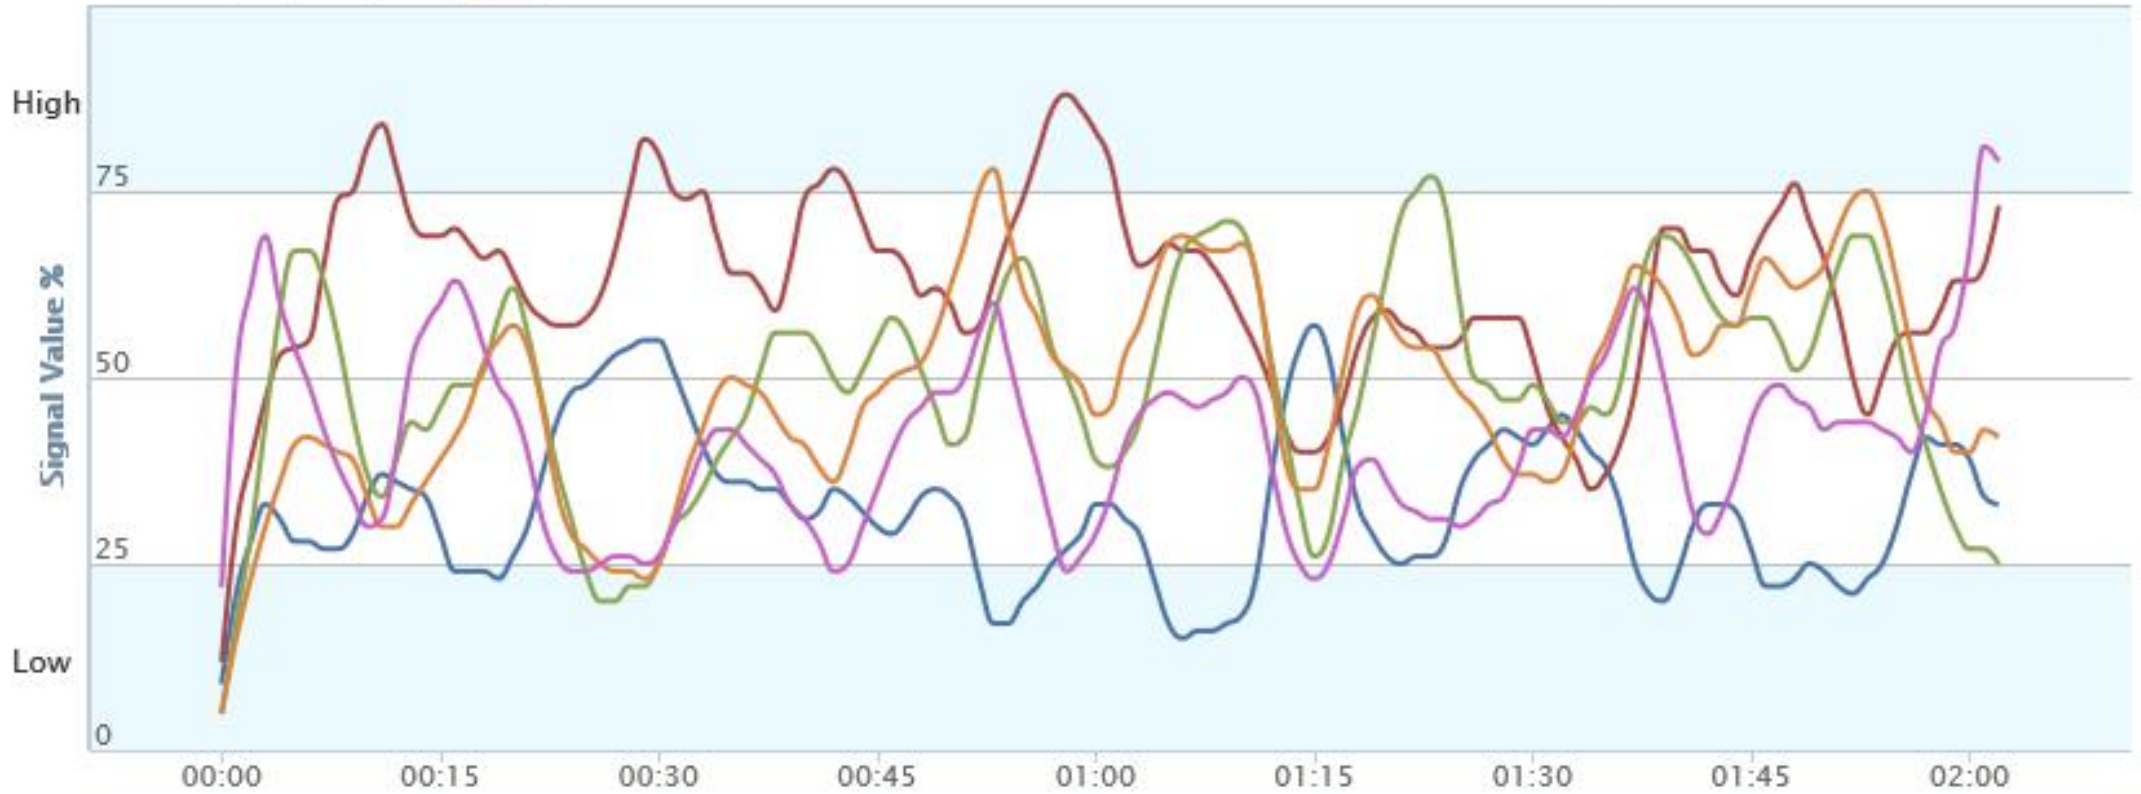

Zoom 30s 1min 3min All

(06/07/2019)

Click on the Brainwave Name below to make it visible/invisible

- Delta
- Theta
- Alpha
- Beta
- Gamma
- Joy
- Attention
- Inner Calm
- Flags
- Study Focus
- Stress & Anxiety Reduction
- Schumann Resonance
- Creative Relaxation
- Deep Meditation
- Inner Peace
- Empathy