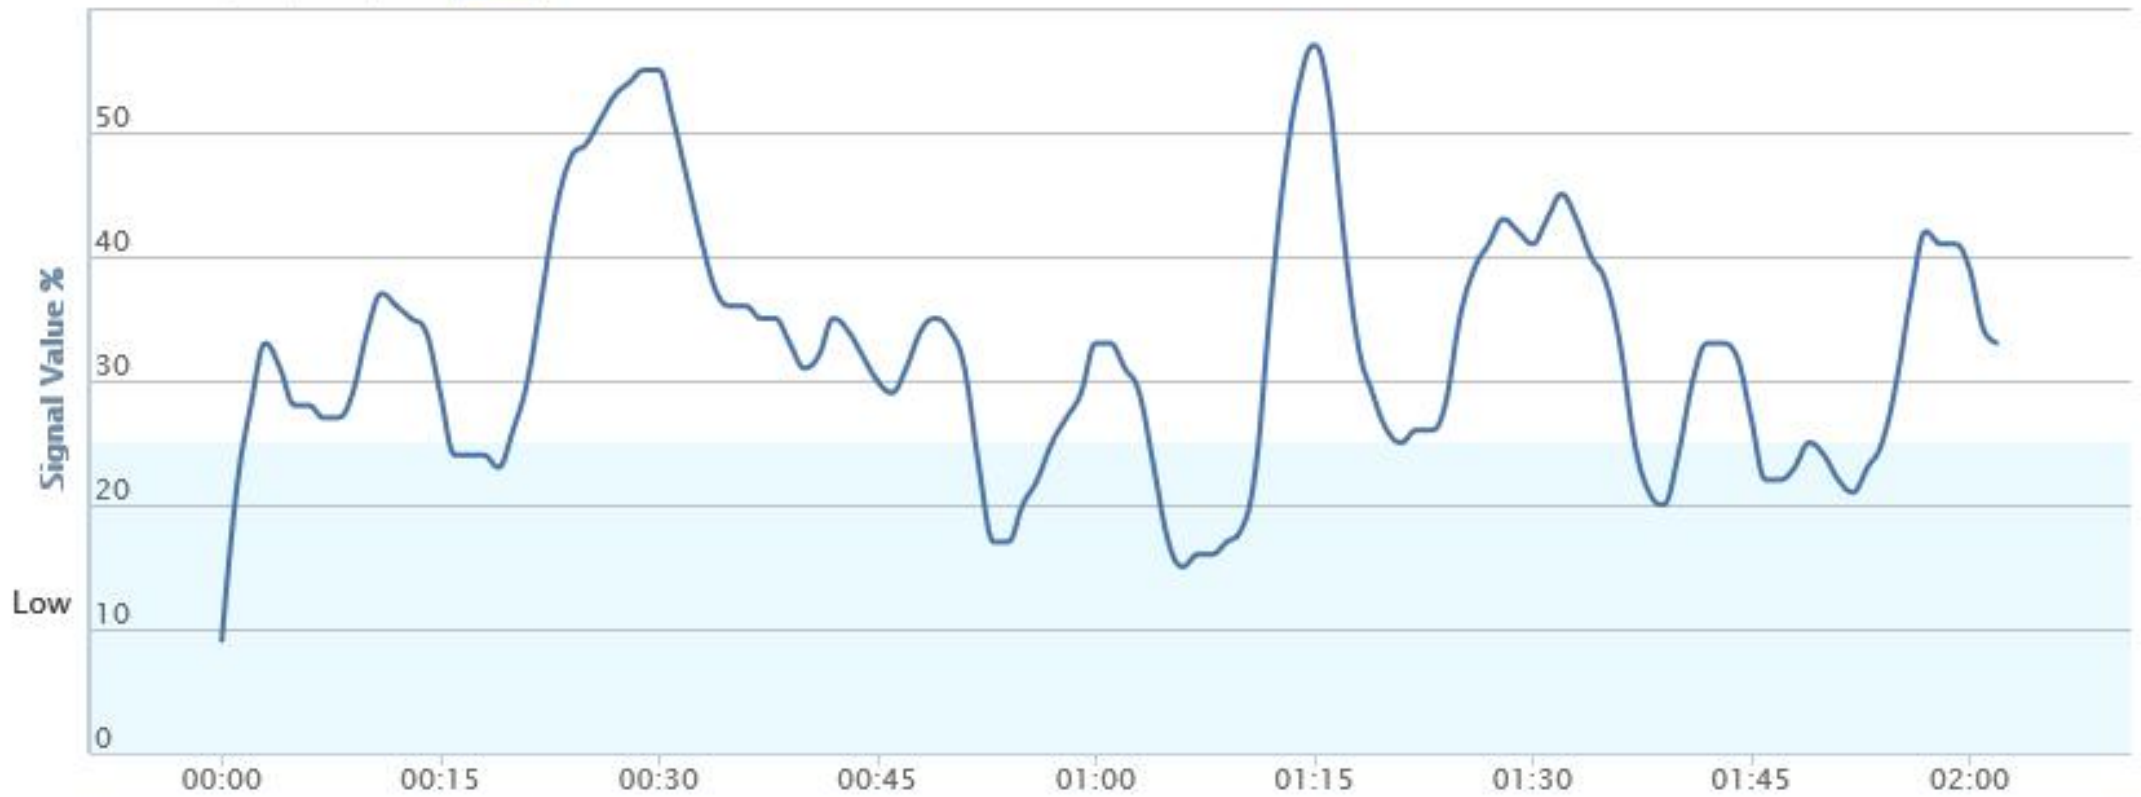

Zoom

(06/07/2019)

Click on the Brainwave Name below to make it visible/invisible

- Delta
- Theta
- Alpha
- Beta
- Gamma
- Joy
- Attention
- Inner Calm
- Flags
- Study Focus
- Stress & Anxiety Reduction
- Schumann Resonance
- Creative Relaxation
- Deep Meditation
- Inner Peace
- Empathy

Zoom **30s** 1min 3min All

(06/07/2019)

Click on the Brainwave Name below to make it visible/invisible

- Delta
- Theta
- Alpha
- Beta
- **Gamma**
- Joy
- Attention
- Inner Calm
- Flags
- Study Focus
- Stress & Anxiety Reduction
- Schumann Resonance
- Creative Relaxation
- Deep Meditation
- Inner Peace
- Empathy