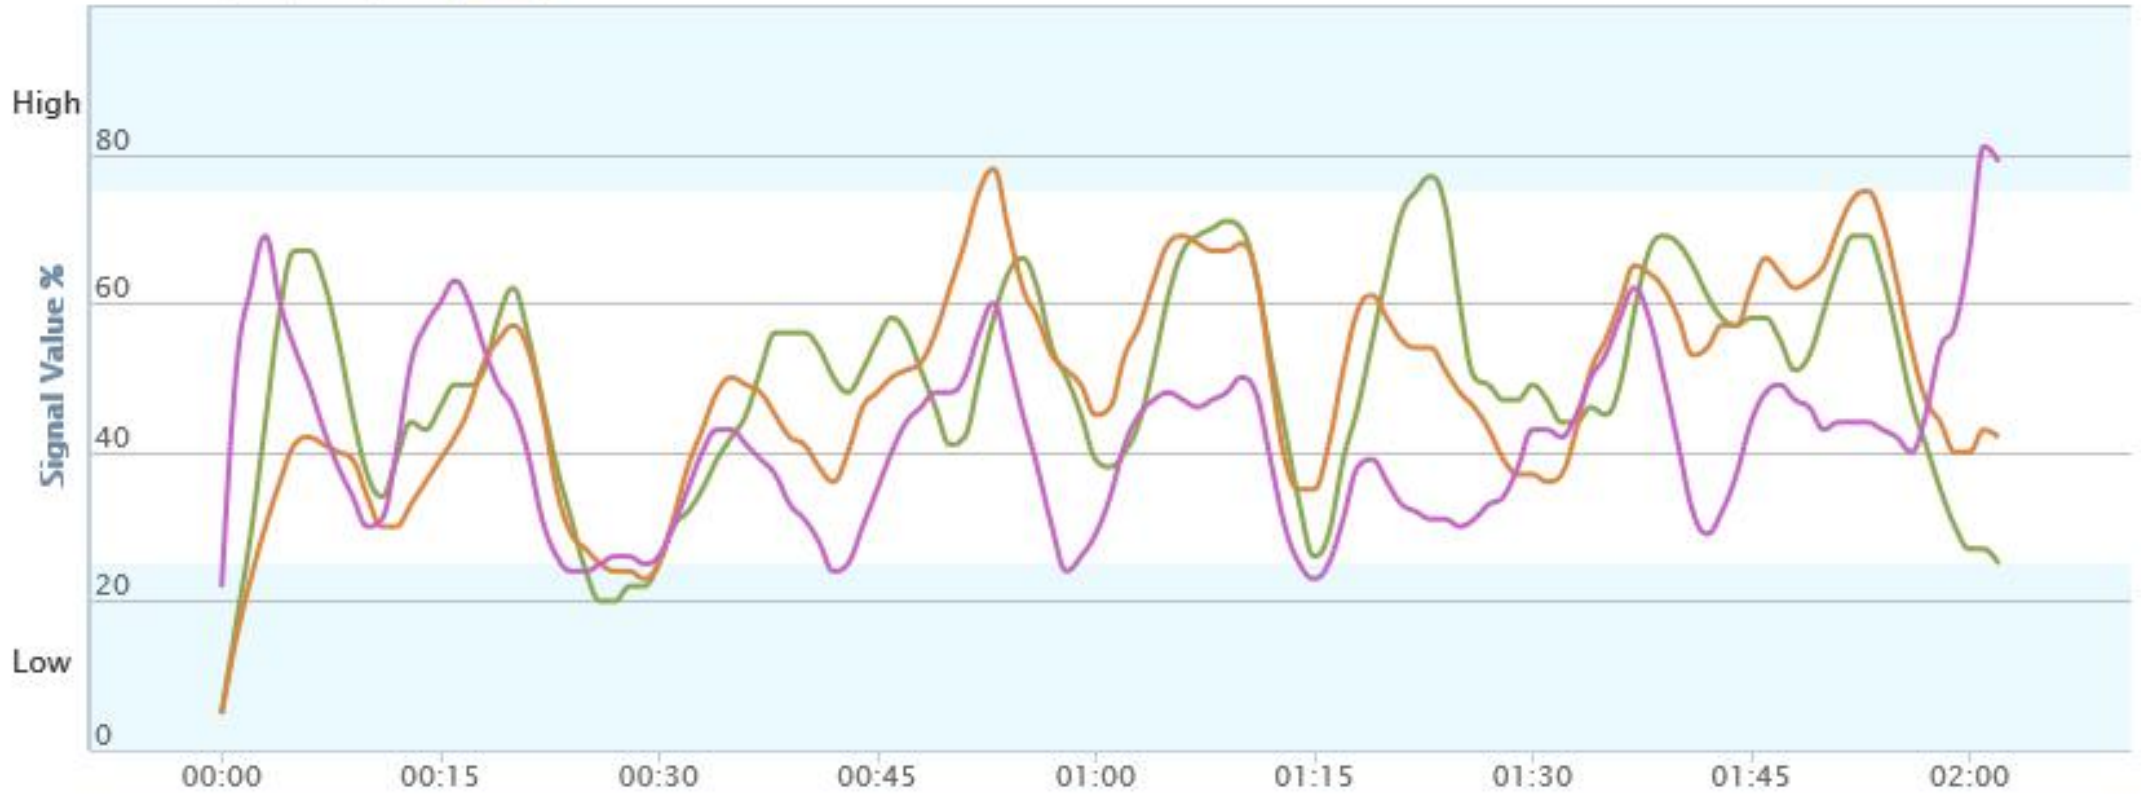

Zoom **30s** 1min 3min All

(06/07/2019)

Click on the Brainwave Name below to make it visible/invisible

- Delta
- Theta
- Alpha
- Beta
- Gamma
- Joy
- Attention
- Inner Calm
- Flags
- Study Focus
- Stress & Anxiety Reduction
- Schumann Resonance
- Creative Relaxation
- Deep Meditation
- Inner Peace
- Empathy

Zoom 30s 1min 3min All

(06/07/2019)

Click on the Brainwave Name below to make it visible/invisible

- Delta
- Theta
- Alpha
- Beta
- Gamma
- Joy
- Attention
- Inner Calm
- Flags
- Study Focus
- Stress & Anxiety Reduction
- Schumann Resonance
- Creative Relaxation
- Deep Meditation
- Inner Peace
- Empathy