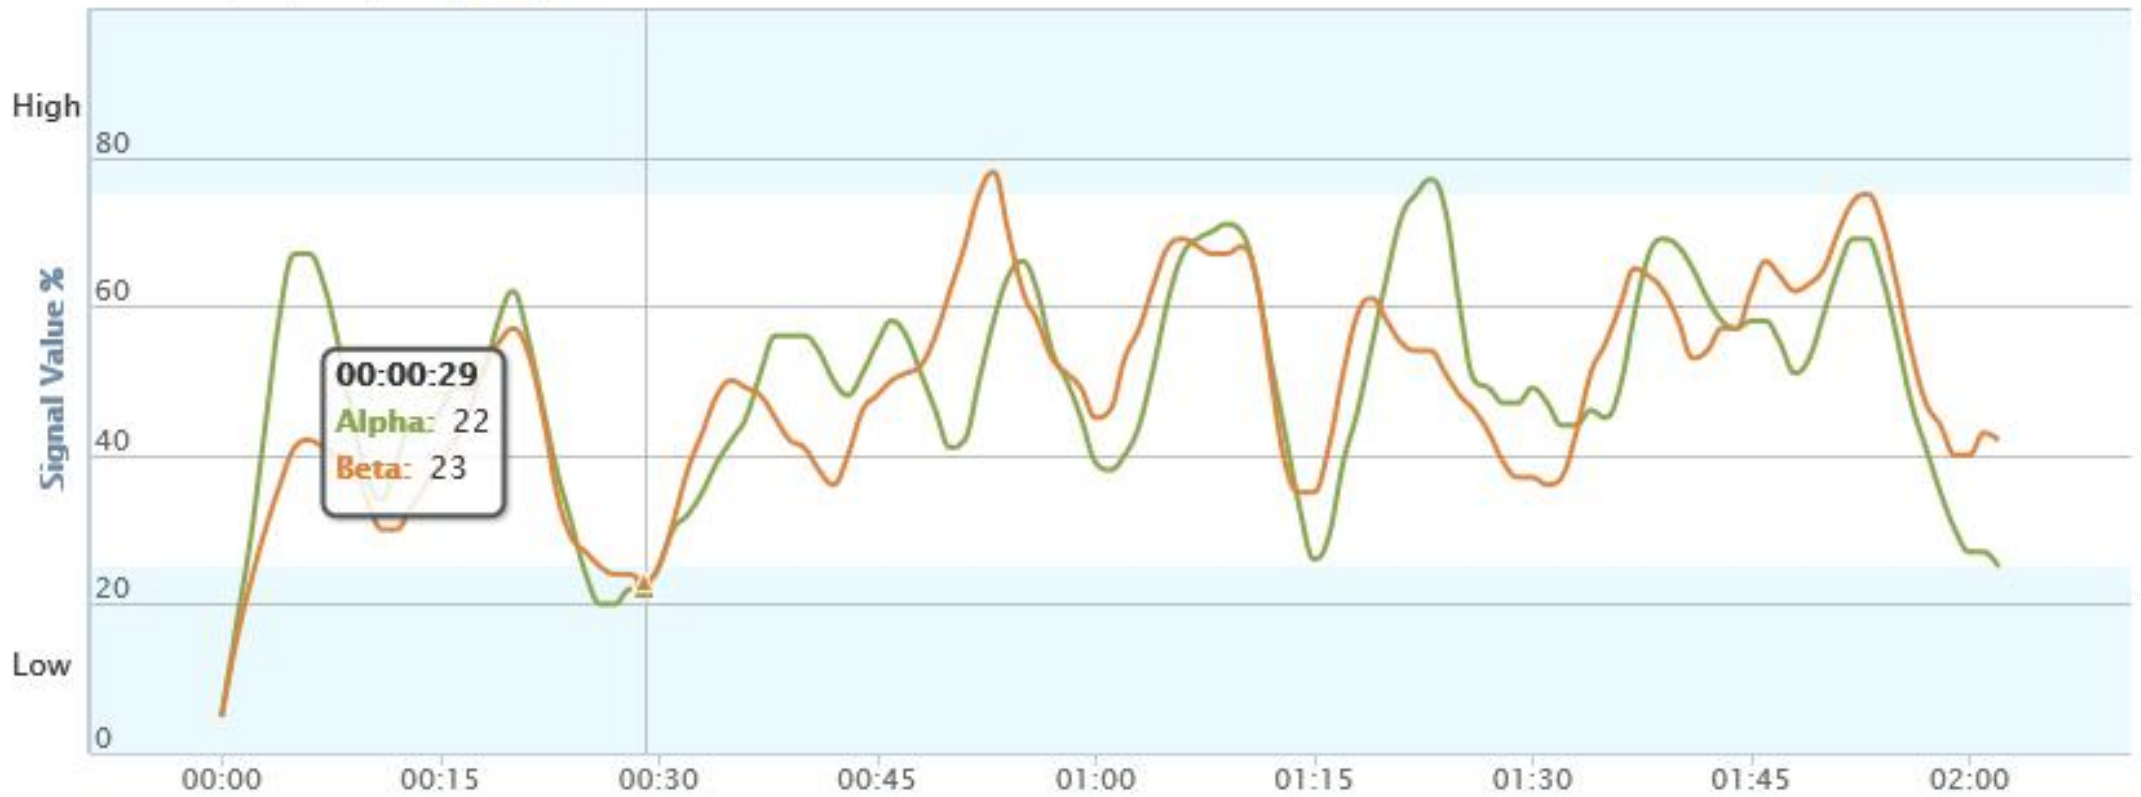

Zoom

(06/07/2019)

Click on the Brainwave Name below to make it visible/invisible

- Delta
- Theta
- **Alpha**
- **Beta**
- Gamma
- Joy
- Attention
- Inner Calm
- **Flags**
- Study Focus
- Stress & Anxiety Reduction
- Schumann Resonance
- Creative Relaxation
- Deep Meditation
- Inner Peace
- Empathy

Zoom **30s** 1min 3min All

(06/07/2019)

Click on the Brainwave Name below to make it visible/invisible

- Delta
- Theta
- Alpha
- Beta
- Gamma
- Joy
- Attention
- Inner Calm
- Flags
- Study Focus
- Stress & Anxiety Reduction
- Schumann Resonance
- Creative Relaxation
- Deep Meditation
- Inner Peace
- Empathy

Zoom 30s 1min 3min All

(06/07/2019)

Click on the Brainwave Name below to make it visible/invisible

- Delta
- Theta
- Alpha
- Beta
- Gamma
- Joy
- Attention
- Inner Calm
- Flags
- Study Focus
- Stress & Anxiety Reduction
- Schumann Resonance
- Creative Relaxation
- Deep Meditation
- Inner Peace
- Empathy